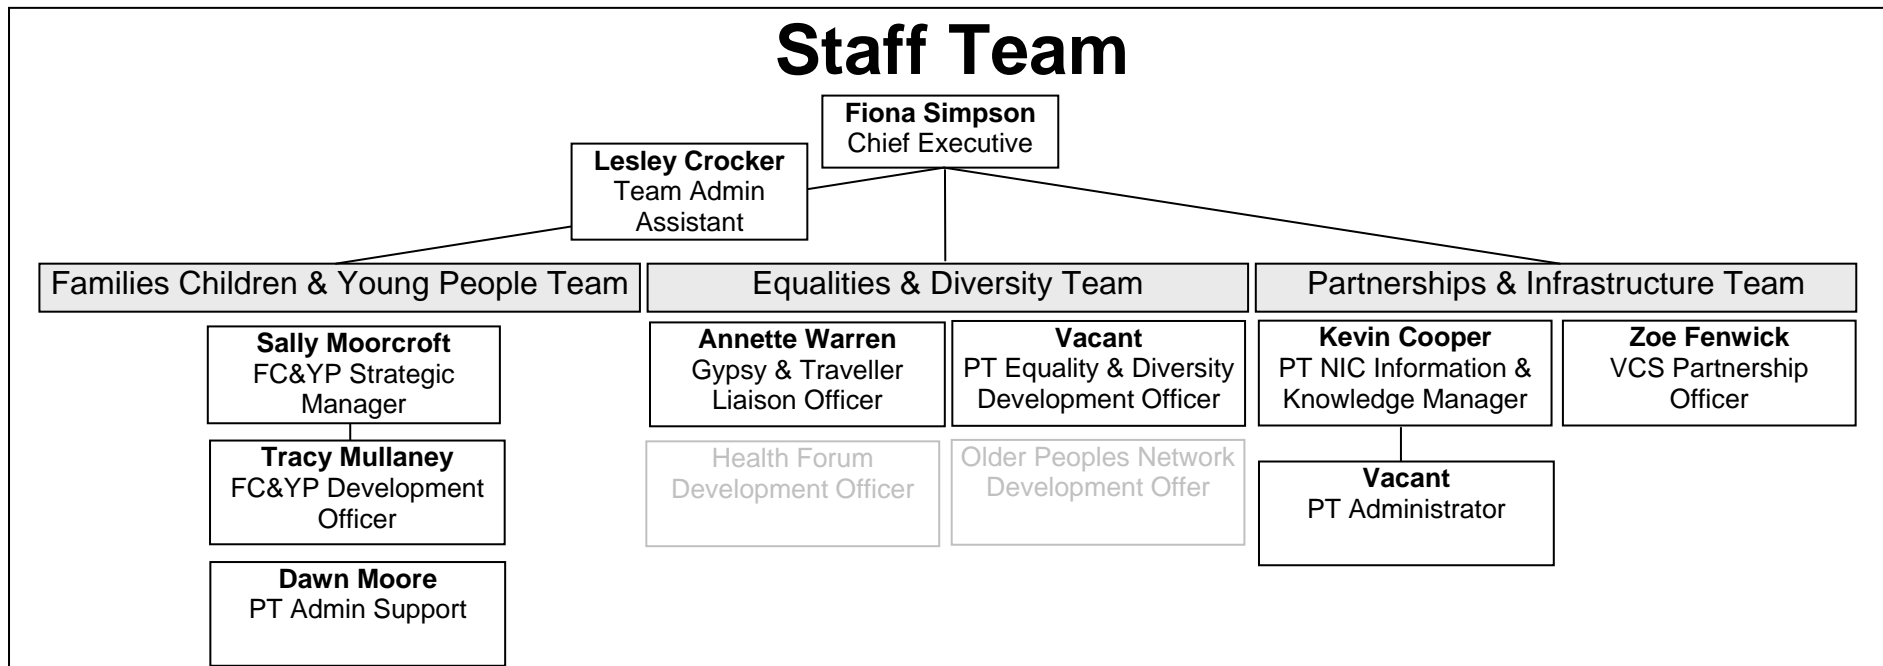

NAVO Structure Diagram

1. Local Infrastructure Organisations - CVS's
2. Specialist Infrastructure Organisations – Rural Community Action Notts. (RCAN), Notts Race Equality Council (REC), HLG
3. Families & Children's Forum, Older Peoples Forum, BME Forum, Health Forum